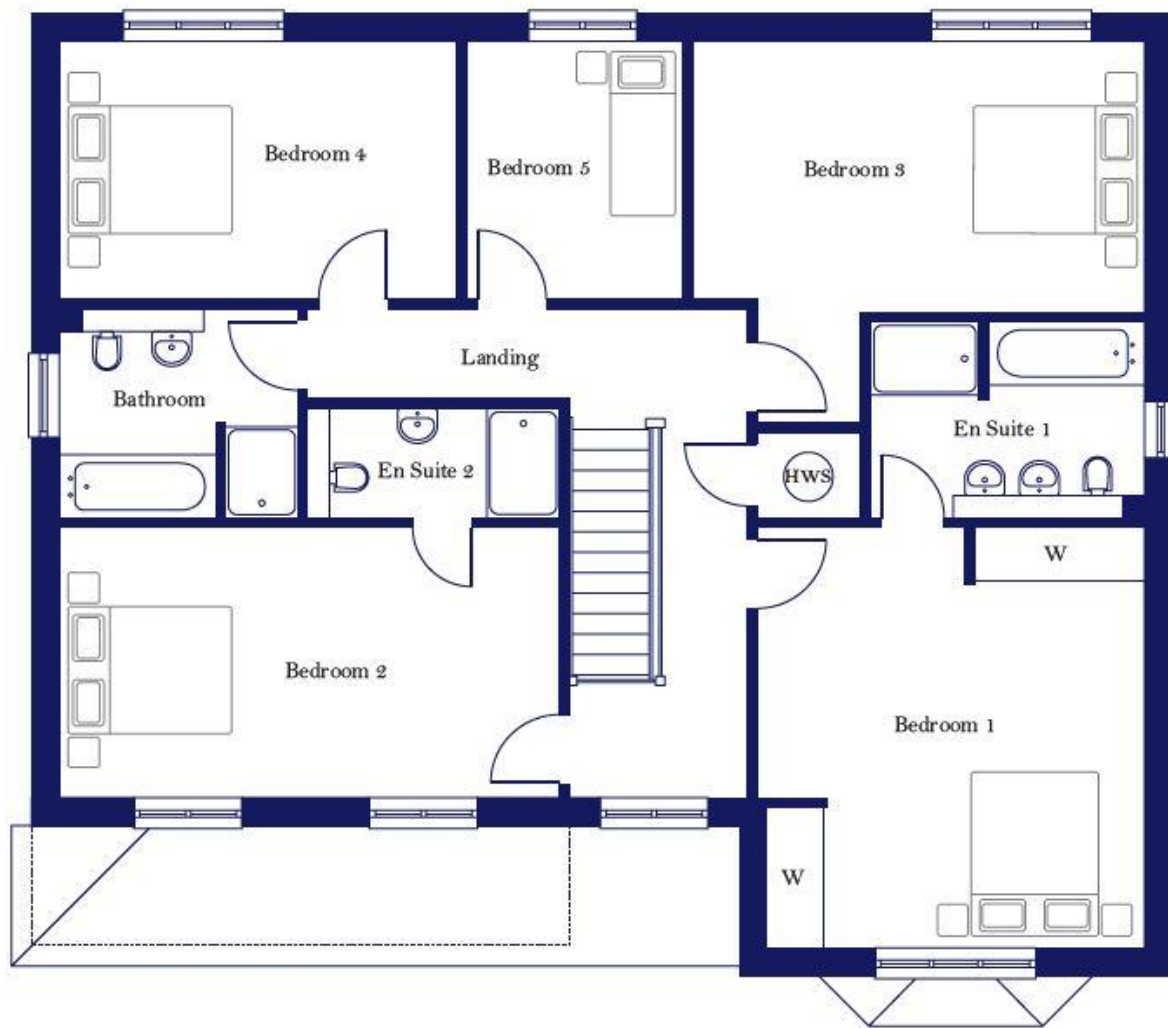

GROUND FLOOR

Kitchen/Dining Area	6.929m x 4.102m	22'9" x 13'6"
Living Room	6.112m x 4.115m (max)	20'1" x 13'6" (max)
Family Room	4.102m x 2.921m (max)	13'6" x 9'7" (max)

FIRST FLOOR

Bedroom 1	4.577m x 4.155m	15'0" x 13'8"
Bedroom 2	5.455m x 2.929m	17'11" x 9'7"
Bedroom 3	4.923m x 4.153m	16'2" x 13'8"
Bedroom 4	4.327m x 2.789m	14'2" x 9'2"
Bedroom 5	2.789m x 2.342m	9'2" x 7'8"